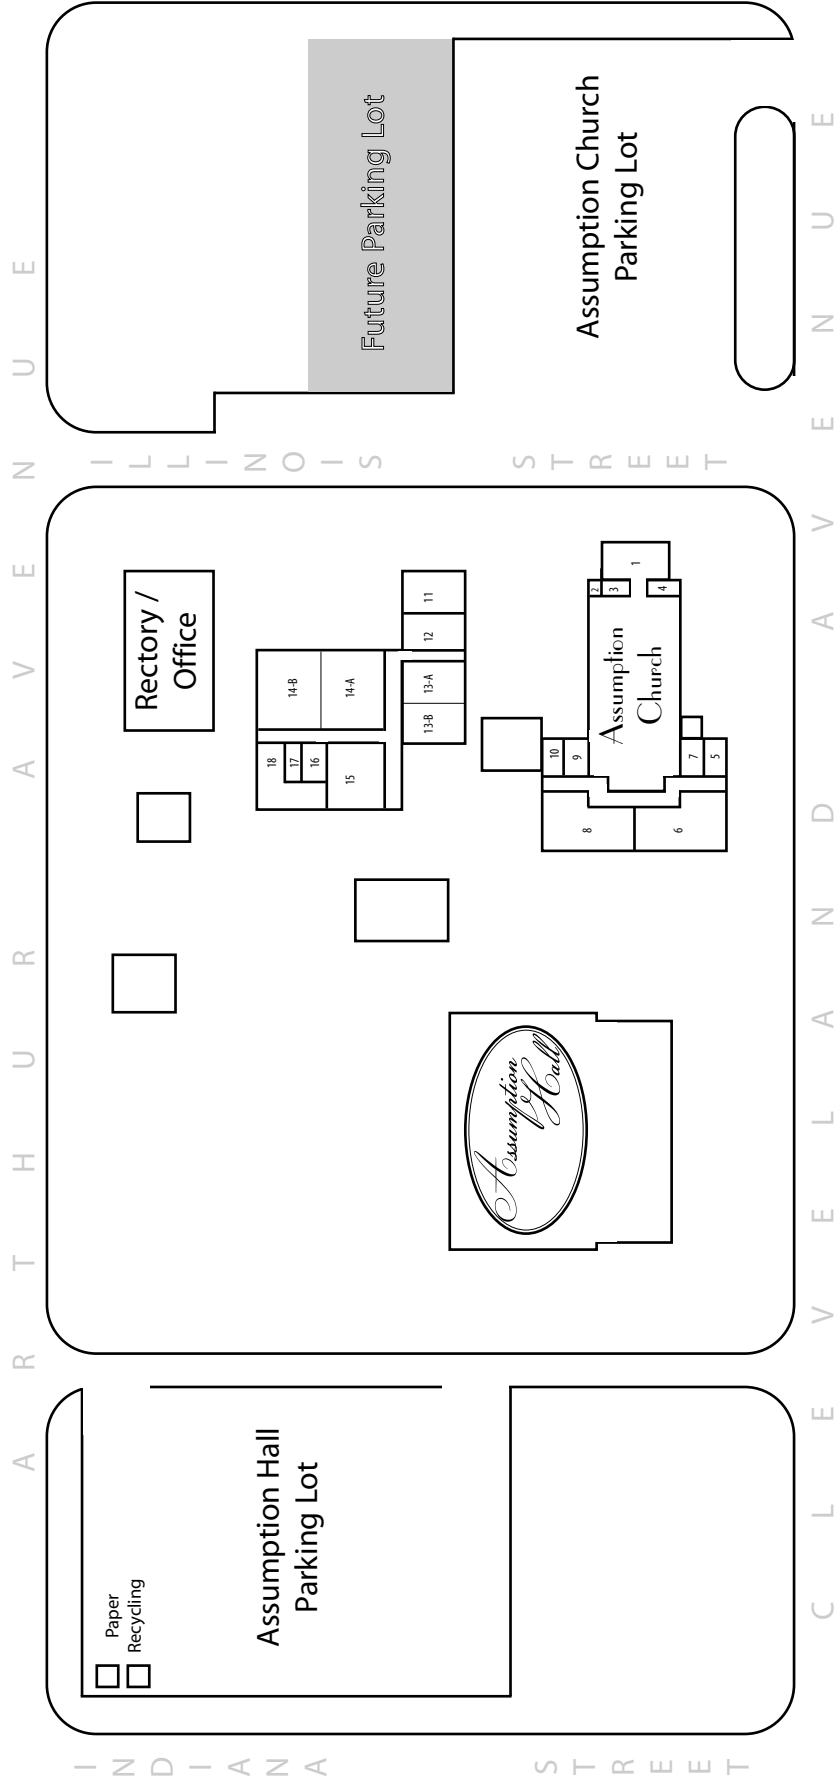

Assumption

of the Blessed Virgin Mary Catholic Parish

Assumption Church

- 1 Vestibule
- 2 Stairs to Choir Loft
- 3 Reconciliation Room
- 4 Cry Room for Young Children
- 5 Women's Restroom
- 6 Storage
- 7 Sacristy
- 8 Meeting Room
- 9 Altar Servers Room
- 10 Men's Restroom

Assumption Education Center

- 11 Classroom
- 12 Classroom
- 13-A Classroom
- 13-B Classroom
- 14-A Classroom
- 14-B Classroom
- 15 Classroom
- 16 Women's Restroom
- 17 Men's Restroom
- 18 Religious Education Office