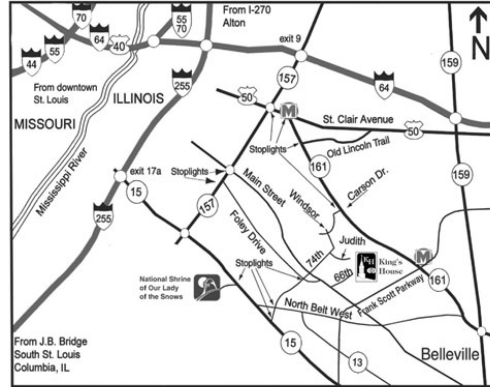

RETREAT & RENEWAL CENTER

Directions from the North

Take I-255 NORTH to Exit #17A for IL RTE 15. Take IL RTE 15 EAST to Belleville. Go 4 Miles. Turn LEFT onto 74th ST. at the stoplight. Go 2.2 miles. Turn RIGHT on JUDITH. (Note blue "King's House" sign on pole.) King's House Parking Lot is 2

Directions from the South

Follow I-255 SOUTH. Take I-64 Exit EAST towards Louisville. Take Exit #9 for IL HWY 157. Turn RIGHT onto 157 at end of ramp. Go 1.9 miles. Turn LEFT onto MAIN ST. (called "State Street" if you look to the right). Go 2.2 miles. Turn LEFT onto 74th ST. at the stoplight. (Note blue "King's House" sign on pole.) Go 0.5 miles. Turn RIGHT onto JUDITH. (Note blue "King's