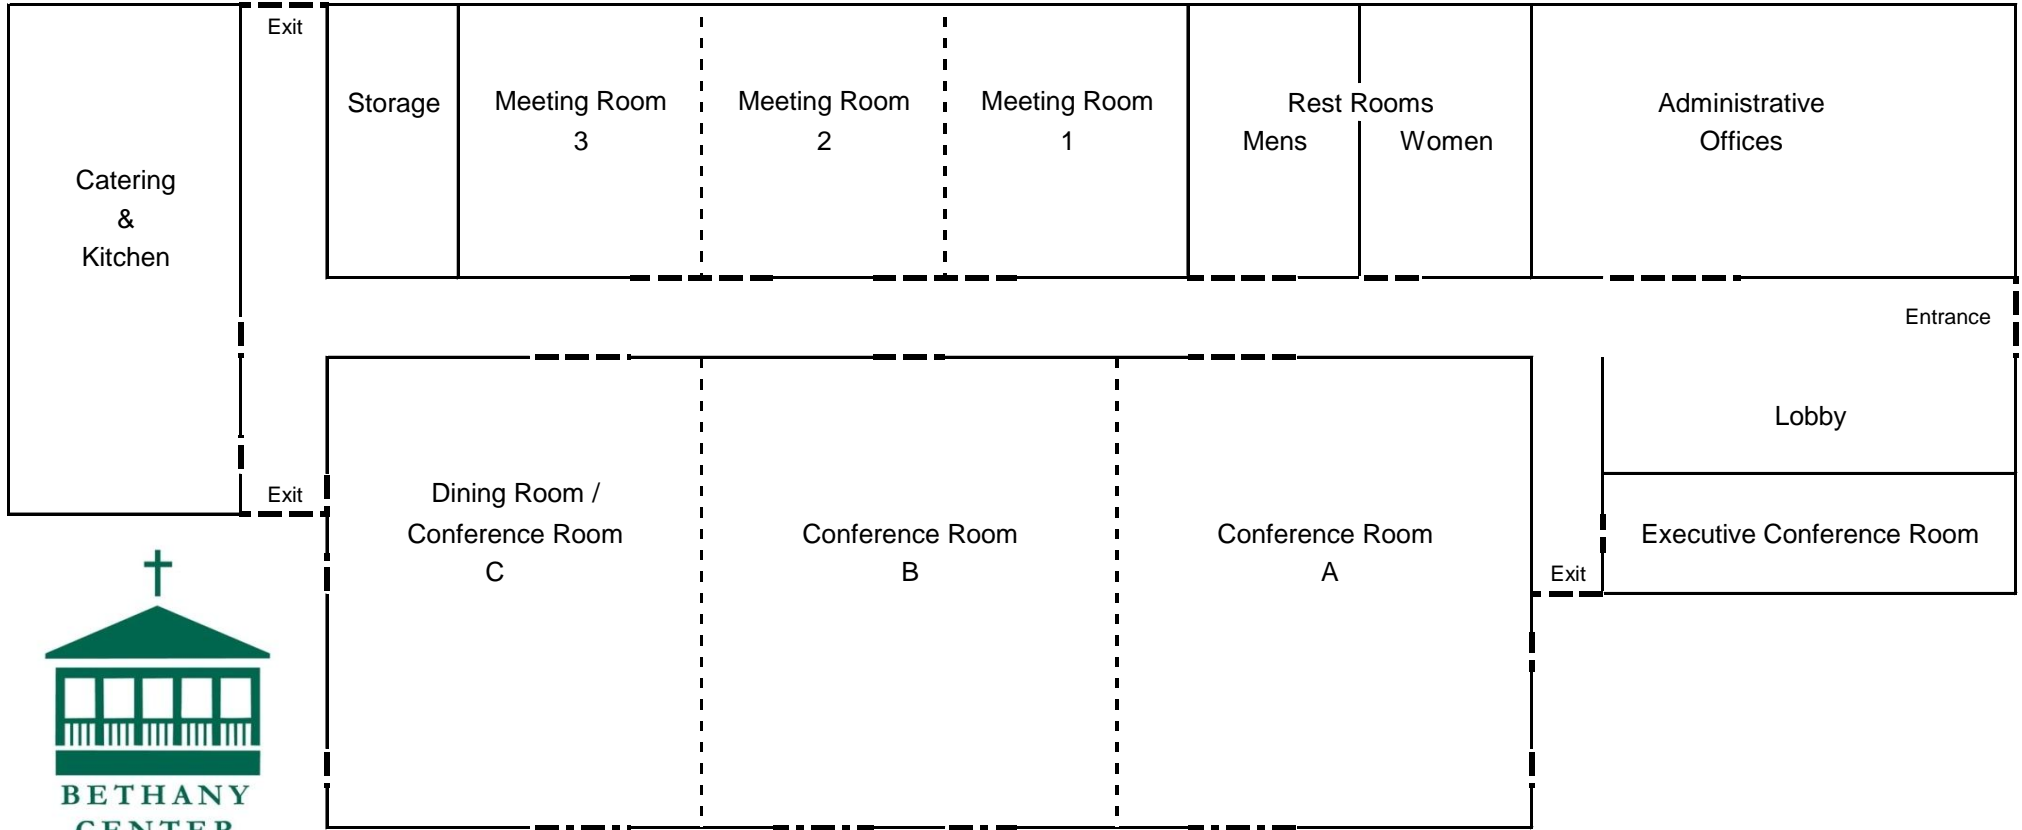

Archbishop John Clement Favalora Hall

BETHANY CENTER ROOM CAPACITIES

Room Sets	Room Dimensions Width x Length	Classroom	Round Tables
Conference Room A, B or C	36' x 58'	60	120
Conference Room A & B	72' x 58'	120	240
Conference Room B & C	72' x 58'	120	240
Conference Room A-B-C	108' x 58'	180	360
Meeting Room 1, 2 or 3	22' x 25'	24	32
Meeting Room 1 & 2	44' x 25'	48	64
Meeting Room 2 & 3	44' x 25'	48	64
Meeting Room 1-2-3	66' x 25'	72	96