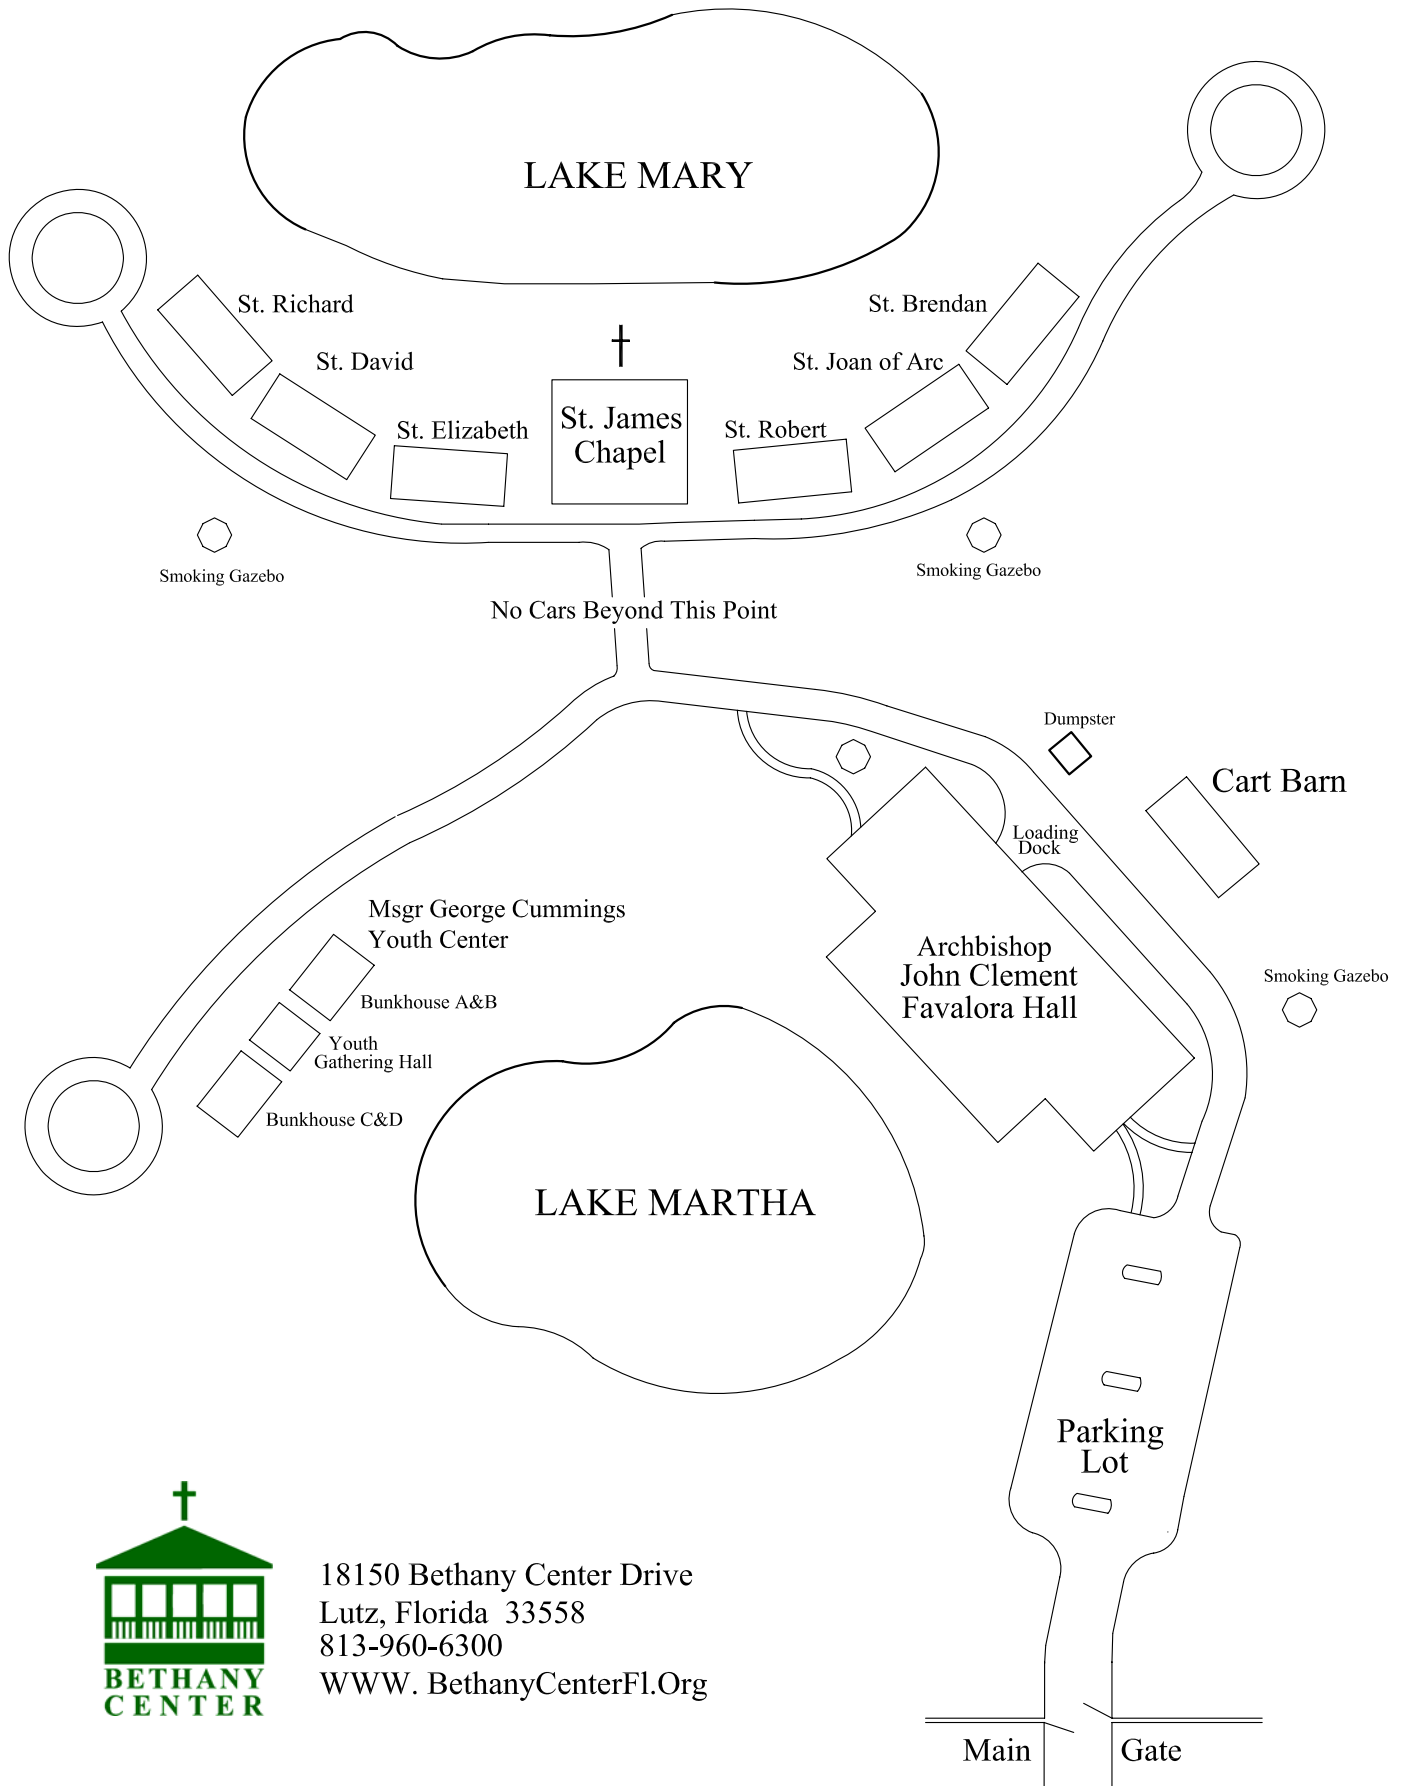

BETHANY CENTER

18150 Bethany Center Drive
Lutz, Florida 33558
813-960-6300
WWW. BethanyCenterFl.Org

Pheasant Woods Drive