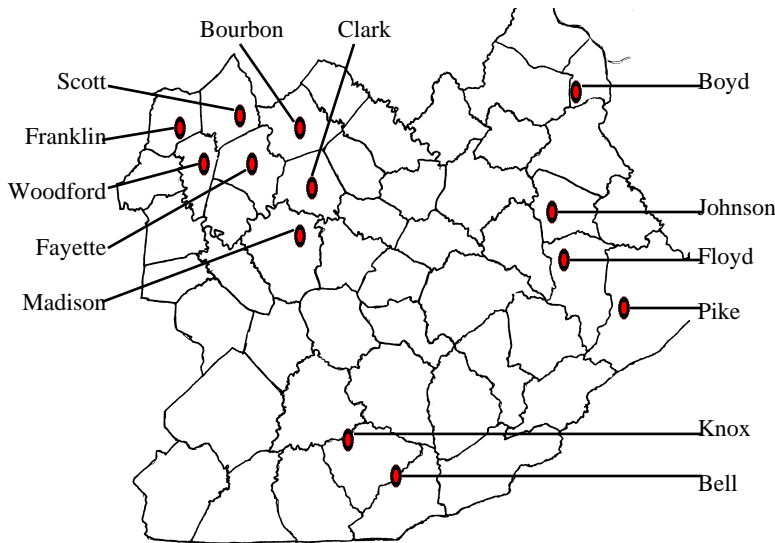

Special points of interest:

- 15 Elementary Schools and 2 High Schools in 4th, 5th, & 6th Congressional Districts
- 98% Graduating Seniors college bound – 85% admitted to “first choice” college
- Six Kentucky Governor’s Scholars
- Teachers and Administrators – 359
- Enrollment – 3980 students
- Non-Catholic Enrollment – 23%
- Poverty Rate as determined by Free and Reduced Lunch Guidelines – Range from 33% to 1%
- Schools Receiving Title I Services – 65%
- Individual School Poverty Rate – Range from 46% to 2%
- Schools Governed by Board, Commission, or Council – 17 (100%)
- Average Cost per Elementary Pupil – \$5700
- Average Cost per Secondary Pupil – \$9,226
- Student College Scholarships – Merit and KEES – \$14,883,573

High Schools

- Lexington Catholic – Lexington (Fayette)
- The Piarist School – Martin (Floyd)

Elementary Schools

- Christ the King – Lexington (Fayette)
- Good Shepherd – Frankfort (Franklin)
- Holy Family – Ashland (Boyd)
- Mary Queen of the Holy Rosary – Lexington (Fayette)
- Our Lady of the Mountains – Paintsville (Johnson)
- Saint Agatha Academy – Winchester (Clark)
- Saint Camillus Academy – Corbin (Knott)
- Saint Francis of Assisi – Pikeville (Pike)
- Seton Catholic School – Lexington (Fayette)
- Saint John – Georgetown (Scott)
- Saint Julian – Middlesboro (Bell)
- Saint Leo – Versailles (Woodford)
- Saint Mark – Richmond (Madison)
- Saint Mary – Paris (Bourbon)
- Saints Peter and Paul Regional – Lexington (Fayette)