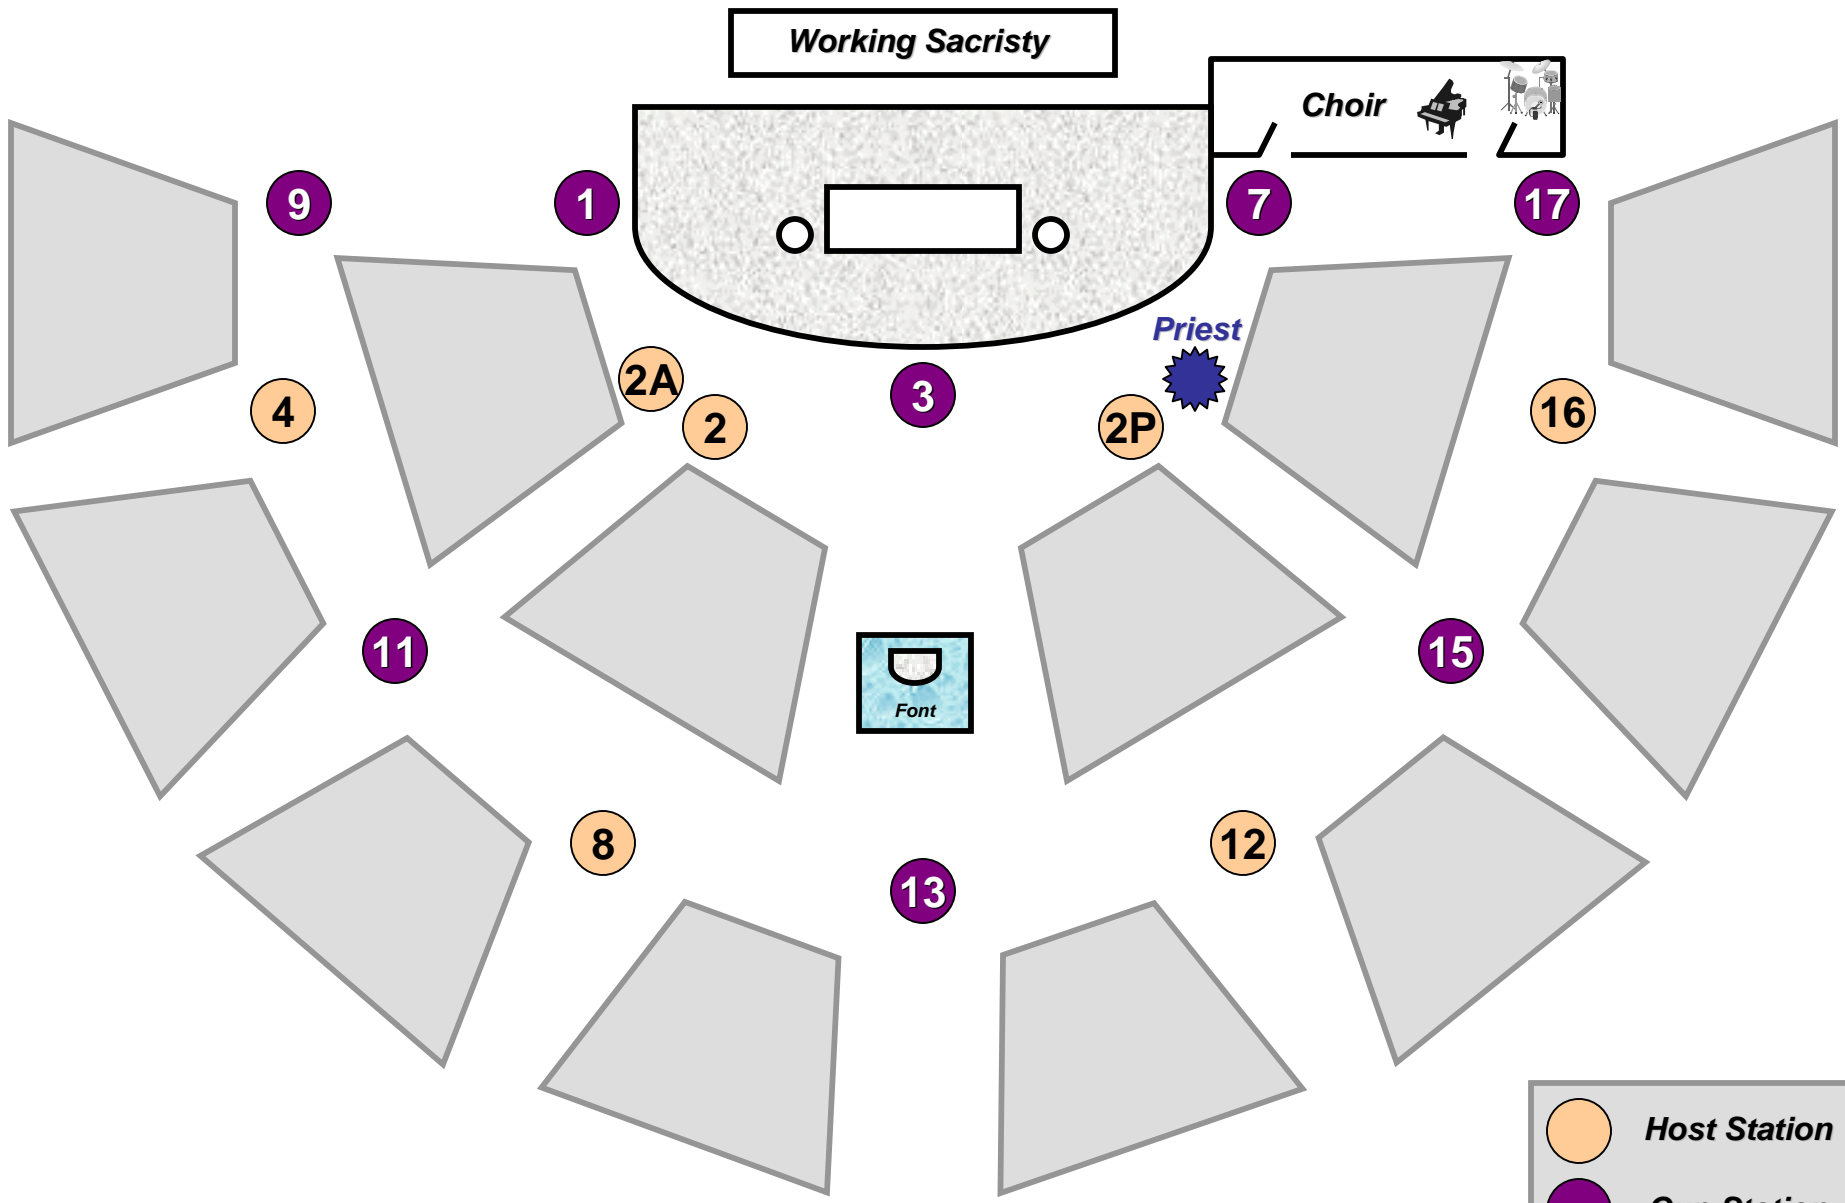

# Communion Stations Diagram

9 Cups / 12 Ciboria

Typical Masses Used: Sat 5:30 PM, Sun 9:00 AM, 10:45 AM, 12:30 PM, 5:30 PM

	Host Station
	Cup Station

# Communion Stations Diagram

8 Cups / 8 Ciboria

Typical Masses Used: Sun 7:30 AM

	Host Station
	Cup Station