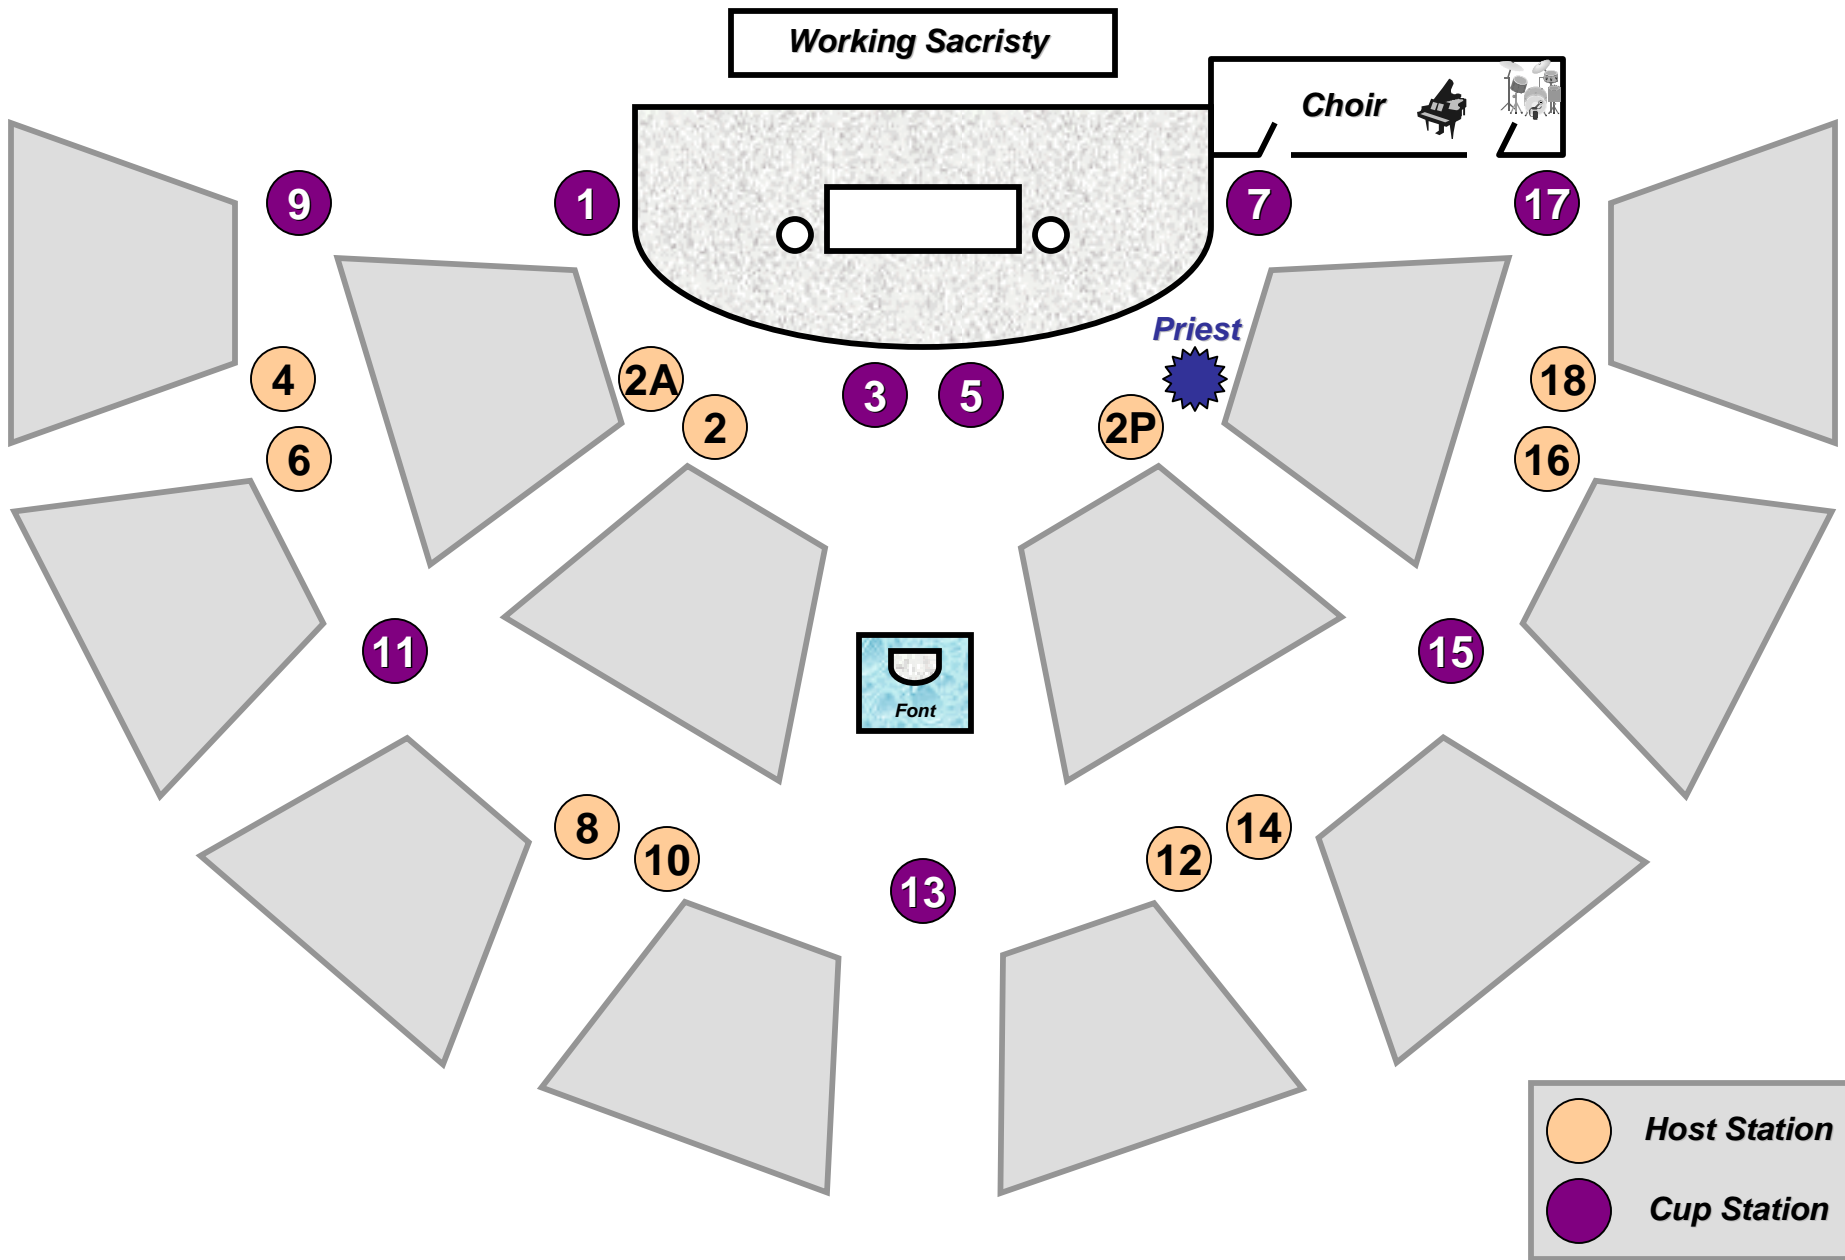

# Communion Stations Diagram

9 Cups / 12 Ciboria

Typical Masses Used: Sat 5:30 PM, Sun 9:00 AM, 10:45 AM, 12:30 PM, 5:30 PM

	Host Station
	Cup Station

# Communion Stations Diagram

8 Cups / 8 Ciboria

Typical Masses Used: Sun 7:30 AM

	Host Station
	Cup Station